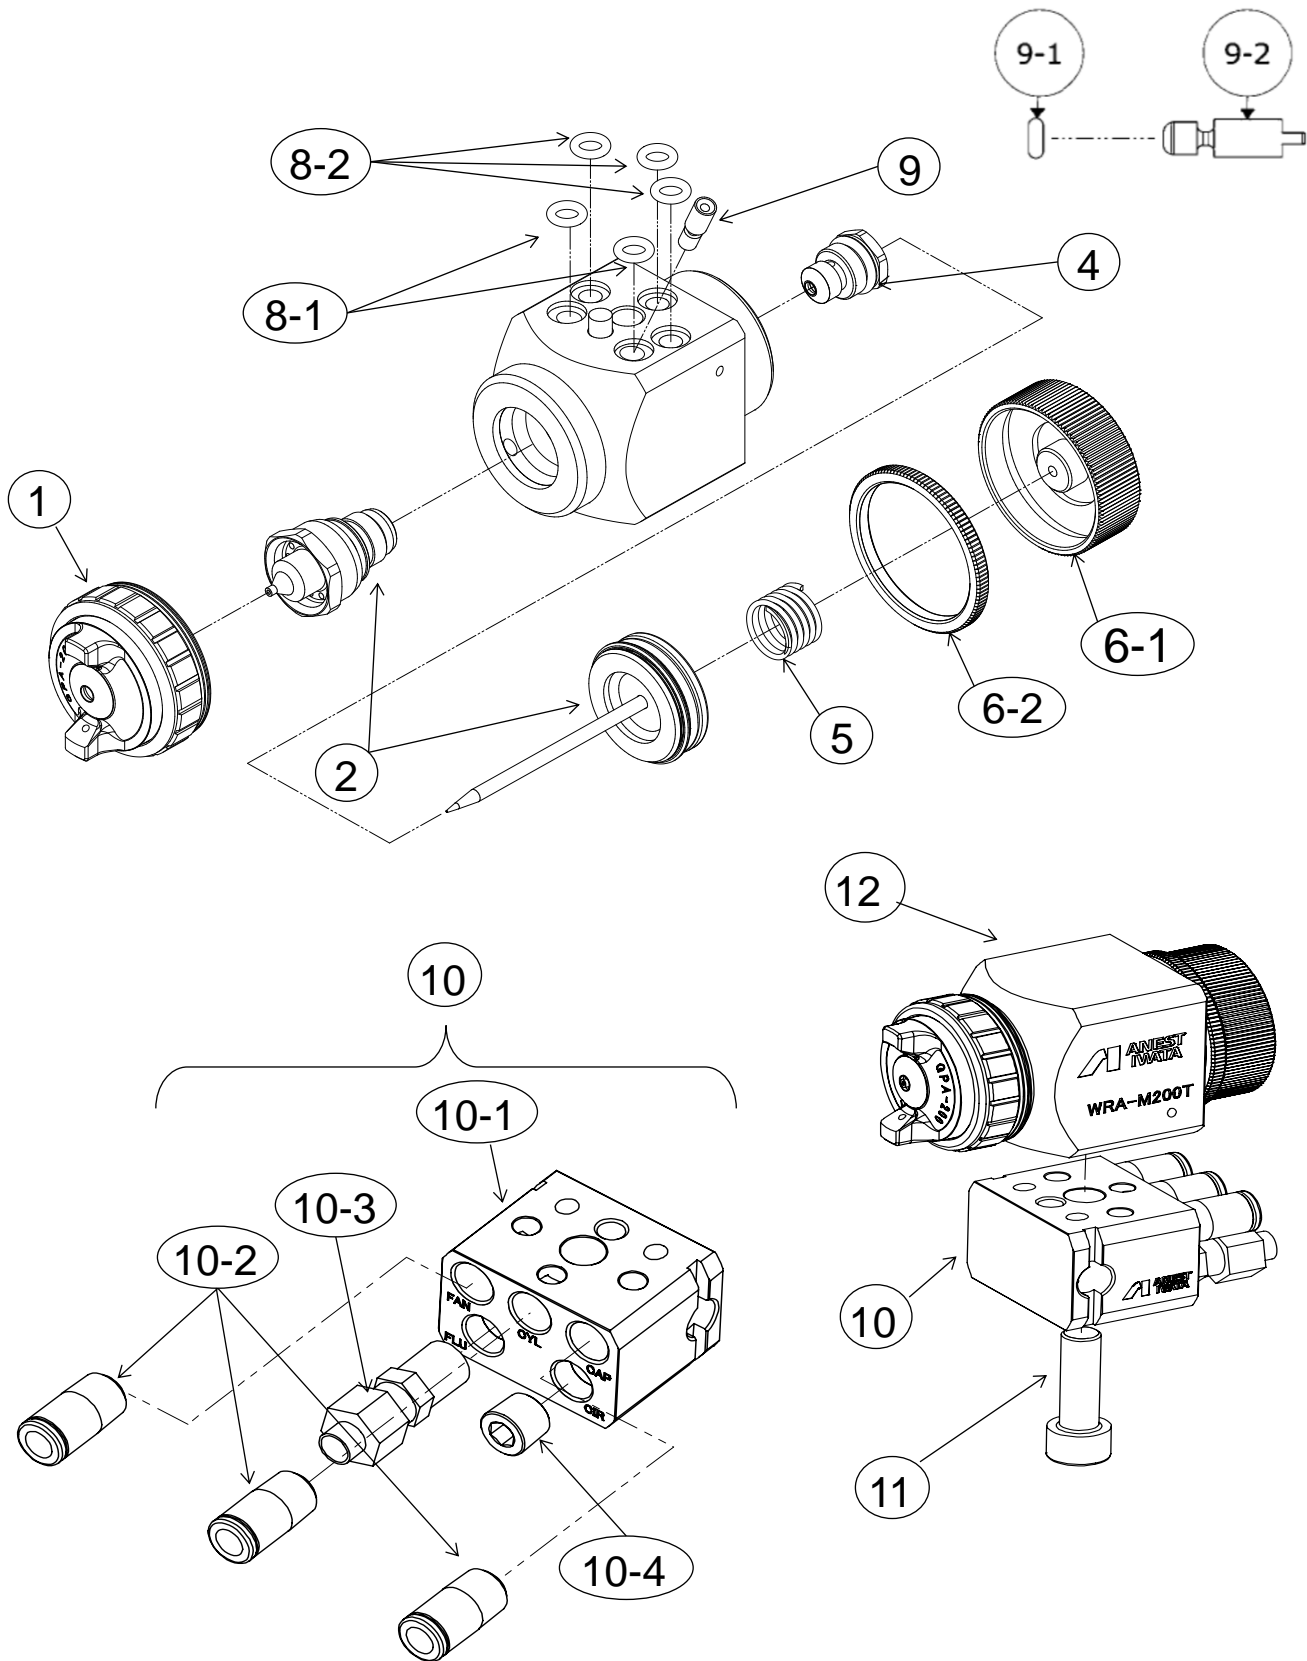

WRA-M200T Automatic spray gun with manihold

WRA-M200T parts list

Ref No	Code No	Description	Remarks
1	93818611	Air cap set G2P	Wider2L
1	93587601	Air cap set LV6	Wider2L-2
2	93021620	Nozzle piston ASSY 1.0	
2	93021640	Nozzle piston ASSY 1.2	
2	93623620	Nozzle piston ASSY 0.8 V slit	
2	93021610	Nozzle piston ASSY 1.0 V slit	
2	93021630	Nozzle piston ASSY 1.2 V slit	
4	93847580	Needle packing assy	WRA-101
5	93223980	Spring	SGA-101
6-1	9WRA-200-S42-04	Piston cover	
6-2	9WRA-200-S42-05	Nut	
8-1	96996118	O ring (white)	
8-2	96633005	O ring (black)	
9-2	9WRA-200-S33-03	Plug (POM)	
9-1	93570640	O ring	NBR
10	9WRA-200-S33-20	Manifold ASSY	
10-1	9WRA-200-S33-02	Manifold	Supplied as set
10-2	96801750	Half union (6mm)	Supplied as 1 pc
10-3	96801365	Hose nipple	
10-4	96990440	Plug	SUS304
11	96365086	Hex. Bolt	
12	9WRA-M200T-X7	Spray gun ASSY	WRA-M200T10G2P
12	9WRA-M200T-X8	Spray gun ASSY	WRA-M200T12G2P
12	9WRA-M200T-X4	Spray gun ASSY	WRA-M200T08LV6
12	9WRA-M200T-X5	Spray gun ASSY	WRA-M200T10LV6
12	9WRA-M200T-X6	Spray gun ASSY	WRA-M200T12LV6